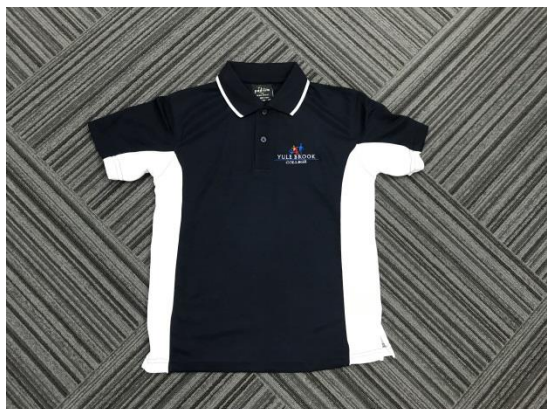

**UNIFORM PRICES 2019**

**Navy Polo Shirt \$30**

**Navy Jacket \$45**

**Teamwork PE Shirts \$28.00**

**Innovation PE Shirts \$28.00**

**Yule Brook College - School Uniform Order Form for 2019**

**Please place your order at time of enrolment**

Style	Sizes*	Price	Size	Qty	Total
<b>Polo shirt</b>	Child 8,10,12,14	<b>\$30.00</b>			
	Adult S,M, L, XL, XXL				
<b>Jacket</b>	Child 8,10,12,14	<b>\$45.00</b>			
	Adult S,M, L, XL, XXL				
<b>PE Shirts</b>	Child 8,10,12,14	<b>\$28.00</b>			
	Adult S,M, L, XL, XXL				
<b>Total</b>					<b>\$</b>